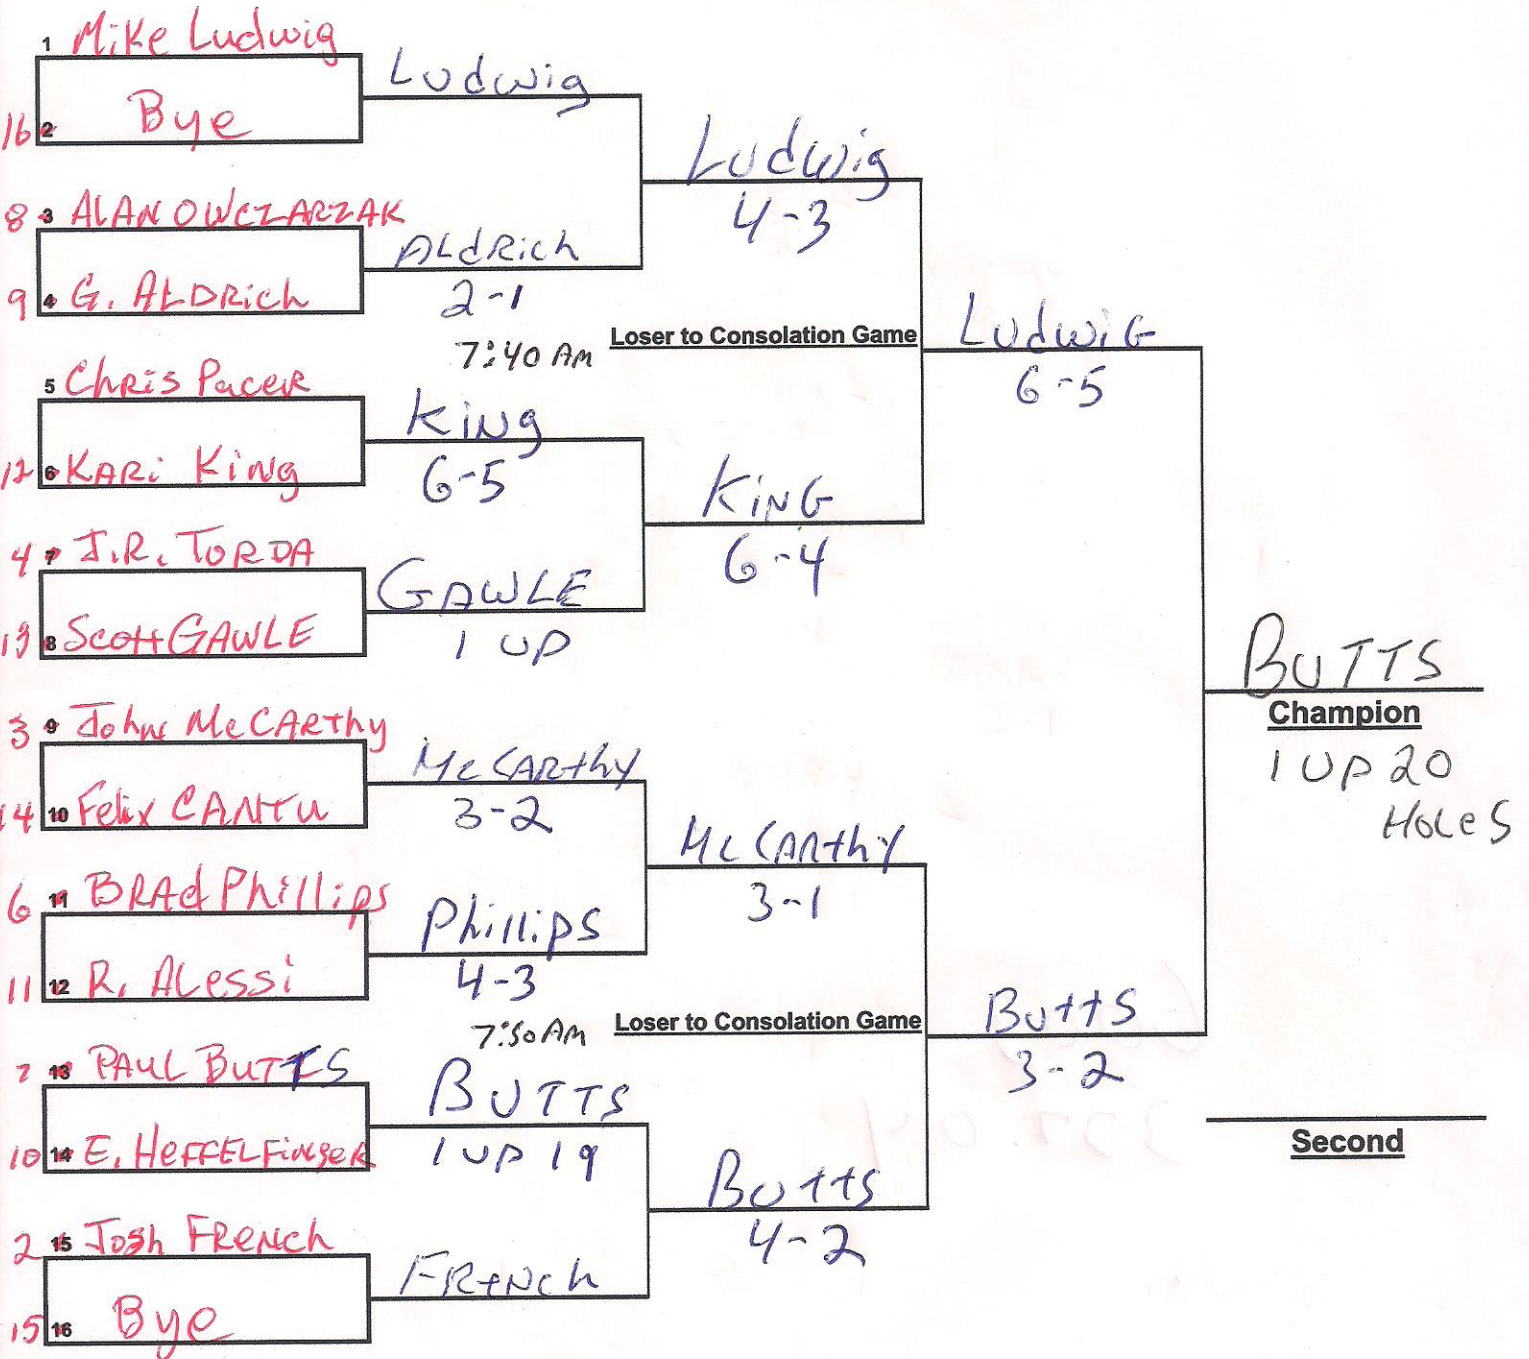

S.P. Jermain B-Flight 2017

Quarterfinals

Semifinals

Finals

Single Elimination
Tournament Chart
Blind Draw
16 Player Field

Consolation Game